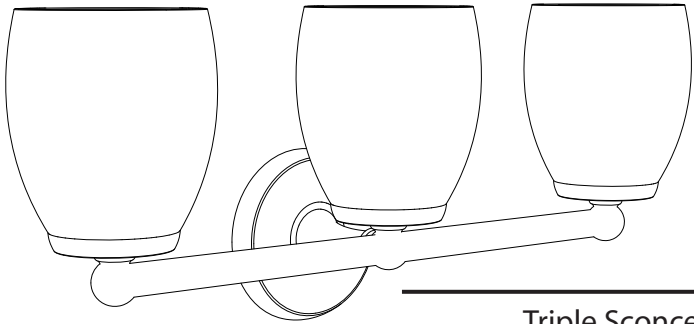

# Designer II Collection

General Specifications

Triple Sconce

#1646 (Chrome)

Requires three medium base light bulb. 100w max