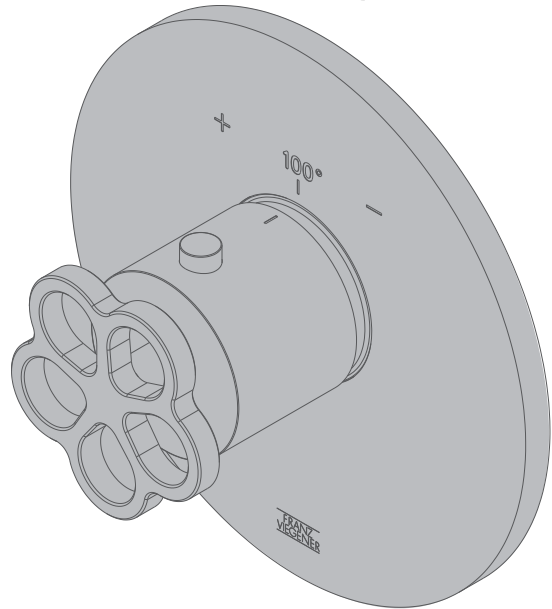

Industrial Chic FV217/J1.0

Features

- . All brass construction
- . Safety stop device (100°F)

3/4" decorative thermostatic mixer set. Trim only.

Colors/Finishes

PC BN PN ORB