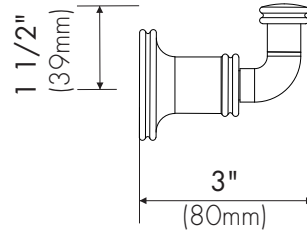

CLASSIC - FV166/K3

Robe Hook.
Toallero barral.

FRANZ
VIEGENER

FEATURES CARACTERÍSTICAS

COLOR / FINISHES COLOR / ACABADOS

PC
Polished Chrome.

PN
Polished Nickel.

BN
Brushed Nickel.