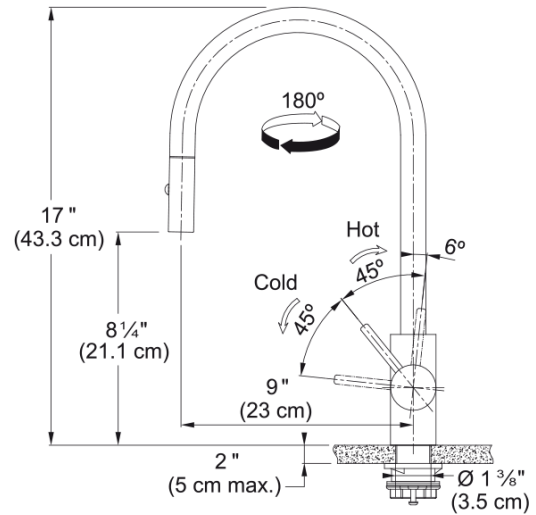

Eos Neo Pull-Down Faucet - EOS-PD-304 | 115.0685.298

Technical Data

Aspect

Spout type	J - spout
Color	Stainless steel
Type of material	Stainless steel 304
Flexible pullout hose material	Nylon black
Spray head material	Stainless steel

Product Dimensions

Faucet hole diameter	35 mm
Cartridge dimension	35 mm

Installation

Mounting type	Shank
Water supply hose connection	3/8"
Water supply hose length	450 mm

Product specifications

Pressure	High pressure
Faucet type	Pull-out spray
Faucet operation	Side lever
Faucet rotation	180°