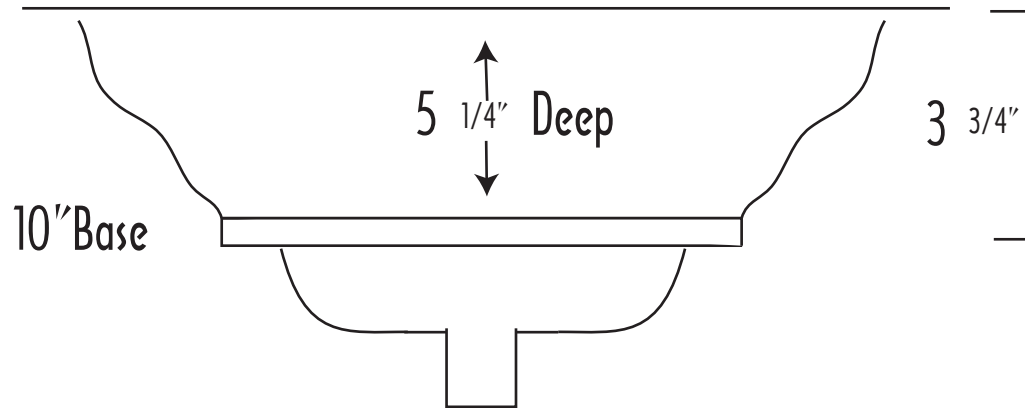

Model# DRB186

Specifications

17 1/2 inch OD

Options : Drop-in , Undermount or Vessel