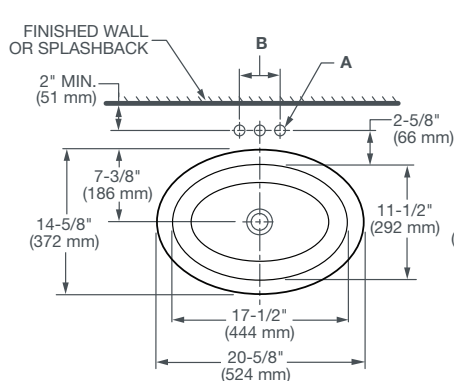

DIMENSIONS

NOMINAL DIMENSIONS

20-5/8" x 14-5/8" x 7-1/2" (524 x 372 x 191 mm)

BOWL INSIDE DIMENSIONS

17-1/2" (444 mm) wide
 11-1/2" (292 mm) front to back
 5-1/2" (140 mm) depth

COLORS/FINISHES

Canvas White (415), Biscuit (071), Black (178)

A-Fitting Dia.	B-Fitting Spread
A	B
1-3/8" (35 mm)	4" (102 mm)
1-3/8" (35 mm)	8" (203 mm)

NOTES:

Dimensions shown for location supplies and "P" trap are suggested. Provide suitable reinforcement for all wall supports. Slab/pedestal anchors and mounting features to be furnished by others. Fittings not included with fixture and must be ordered separately. Installation Instructions supplied with lavatory.

IMPORTANT:

Dimensions of fixtures are nominal and may vary within the range of tolerance established by ANSI standards. These measurements are subject to change or cancellation. No responsibility is assumed for use of superseded or voided pages.