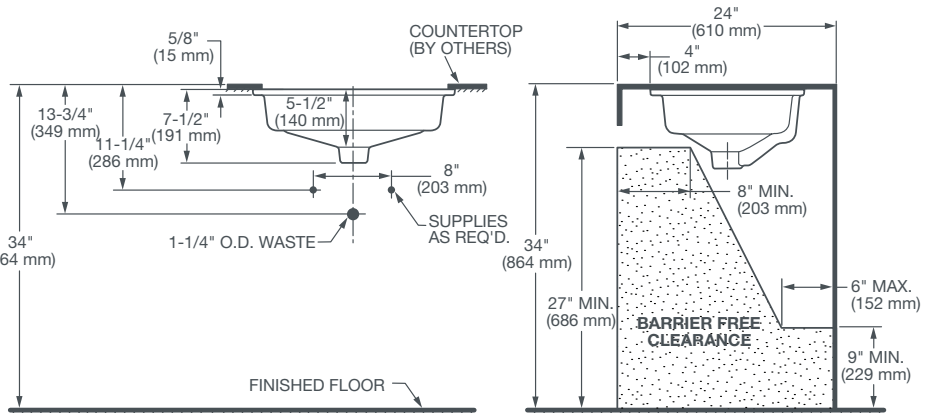

DIMENSIONS

NOMINAL DIMENSIONS

20-5/8" x 14-5/8" x 7-1/2" (524 x 372 x 191 mm)

BOWL INSIDE DIMENSIONS

17-1/2" (444 mm) wide
 11-1/2" (292 mm) front to back
 5-1/2" (140 mm) depth

COLORS/FINISHES

Canvas White (415), Biscuit (071), Black (178)

A-Fitting Dia.	B-Fitting Spread
A	B
1-3/8" (35 mm)	4" (102 mm)
1-3/8" (35 mm)	8" (203 mm)

NOTES:

Dimensions shown for location supplies and "P" trap are suggested. Provide suitable reinforcement for all wall supports. Slab/pedestal anchors and mounting features to be furnished by others. Fittings not included with fixture and must be ordered separately. Installation Instructions supplied with lavatory.

IMPORTANT:

Dimensions of fixtures are nominal and may vary within the range of tolerance established by ANSI standards. These measurements are subject to change or cancellation. No responsibility is assumed for use of superseded or voided pages.