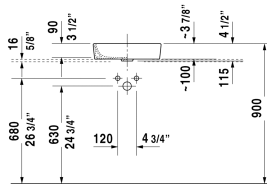

**Starck 2 Washbowl # 2321440000**

|< 17 1/8" Inch >|

Washbowl	Dimension	Weight	Order number
ground, without overflow, without faucet deck, hardware included, cUPC® listed*, 17 1/8" Inch			
<b>Colors</b>			
00 White			
<b>Variant</b>			
☒	17 1/8" x 15 1/2" Inch	16.5 lb	2321440000
<b>Infobox</b>			
* Complies with following standards: ASME A112.19.2/CSA B45.1			
Sanitary ceramics with the special WonderGliss surface finish will remain clean and attractive-looking for a long time to come. When ordering WonderGliss please add a "1" as eleventh digit to the model number.			
<b>Suitable products</b>			
Vanity unit wall-mounted 1 pull-out compartment, countertop including one cut-out, for 1 above-counter basin centered, 31 1/2" x 21 5/8" Inch	31 1/2" x 21 5/8" Inch		KT6694
Vanity unit wall-mounted 1 pull-out compartment, countertop including one cut-out, for 1 above-counter basin centered, 39 3/8" x 21 5/8" Inch	39 3/8" x 21 5/8" Inch		KT6695
Vanity unit wall-mounted 1 pull-out compartment, countertop including one cut-out, for 1 above-counter basin centered, 47 1/4" x 21 5/8" Inch	47 1/4" x 21 5/8" Inch		KT6696

*All drawings contain the necessary measurements which are subject to standard tolerances. They are stated in inch & mm and are non-binding. Exact measurements, in particular for customized installation scenarios, can only be taken from the finished ceramic piece.*