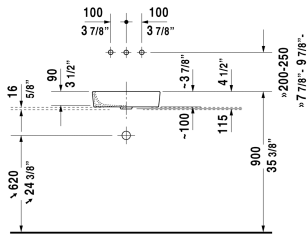

**Starck 2 Washbowl # 2321440000**

|< 17 1/8" Inch >|

Washbowl	Dimension	Weight	Order number
ground, without overflow, without faucet deck, hardware included, cUPC® listed*, 17 1/8" Inch			
<b>Colors</b>			
00 White			
<b>Variant</b>			
☒	17 1/8" x 15 1/2" Inch	16.5 lb	2321440000
<b>Infobox</b>			
* Complies with following standards: ASME A112.19.2/CSA B45.1			
Sanitary ceramics with the special WonderGliss surface finish will remain clean and attractive-looking for a long time to come. When ordering WonderGliss please add a "1" as eleventh digit to the model number.			
<b>Suitable products</b>			
Vanity unit wall-mounted 1 pull-out compartment, countertop including one cut-out, for 1 above-counter basin centered, 31 1/2" x 21 5/8" Inch	31 1/2" x 21 5/8" Inch		KT6694
Vanity unit wall-mounted 1 pull-out compartment, countertop including one cut-out, for 1 above-counter basin centered, 39 3/8" x 21 5/8" Inch	39 3/8" x 21 5/8" Inch		KT6695
Vanity unit wall-mounted 1 pull-out compartment, countertop including one cut-out, for 1 above-counter basin centered, 47 1/4" x 21 5/8" Inch	47 1/4" x 21 5/8" Inch		KT6696

*All drawings contain the necessary measurements which are subject to standard tolerances. They are stated in inch & mm and are non-binding. Exact measurements, in particular for customized installation scenarios, can only be taken from the finished ceramic piece.*