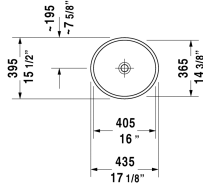

**Starck 2 Washbowl # 2321440000**

|< 17 1/8" Inch >|

Washbowl	Dimension	Weight	Order number
ground, without overflow, without faucet deck, hardware included, cUPC® listed*, 17 1/8" Inch			
<b>Colors</b>			
00 White			
<b>Variant</b>			
☒	17 1/8" x 15 1/2" Inch	16.5 lb	2321440000
<b>Infobox</b>			
* Complies with following standards: ASME A112.19.2/CSA B45.1			
Sanitary ceramics with the special WonderGliss surface finish will remain clean and attractive-looking for a long time to come. When ordering WonderGliss please add a "1" as eleventh digit to the model number.			
<b>Suitable products</b>			
Vanity unit wall-mounted 1 pull-out compartment, countertop including one cut-out, for 1 above-counter basin centered, 31 1/2" x 21 5/8" Inch	31 1/2" x 21 5/8" Inch		KT6694
Vanity unit wall-mounted 1 pull-out compartment, countertop including one cut-out, for 1 above-counter basin centered, 39 3/8" x 21 5/8" Inch	39 3/8" x 21 5/8" Inch		KT6695
Vanity unit wall-mounted 1 pull-out compartment, countertop including one cut-out, for 1 above-counter basin centered, 47 1/4" x 21 5/8" Inch	47 1/4" x 21 5/8" Inch		KT6696