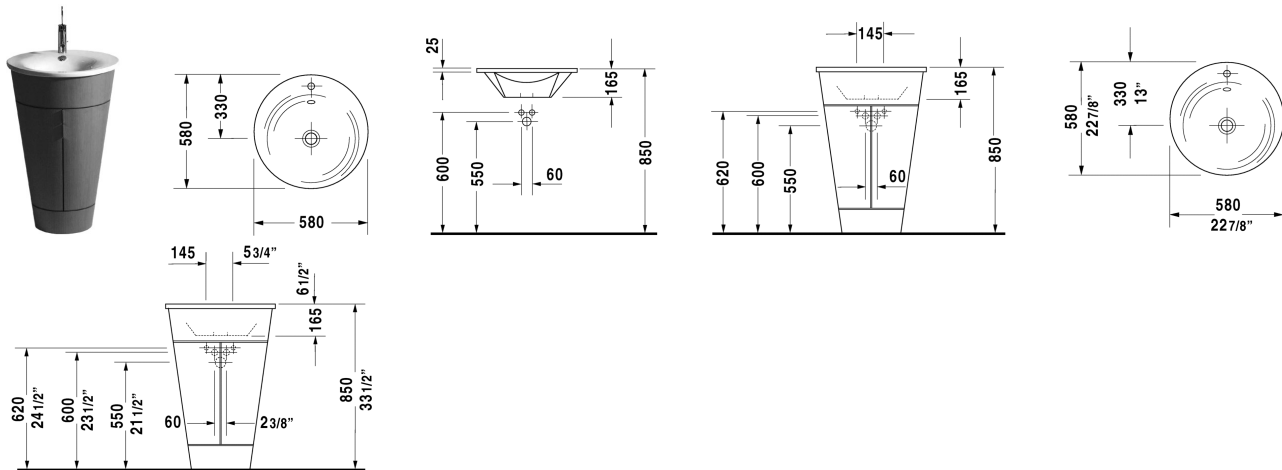

**Starck 1 Furniture washbasin # 0406580000**

| < 22 7/8" Inch > |

Furniture washbasin	Dimension	Weight	Order number
with overflow, with tap platform, overflow clip Chrome included, for vanity unit # S1 9520, cUPC listed, 22 7/8" Inch			
<b>Colors</b>			
00 White			
<b>Variant</b>			
●	22 7/8" x 22 7/8" Inch	27.8 lb	0406580000
Sanitary ceramics with the special WonderGliss surface finish will remain clean and attractive-looking for a long time to come. When ordering WonderGliss please add a "1" as eleventh digit to the model number.			
Siphon for washbasin with outlet pipe 1 1/4"	1 1/4" Inch	1.3 lb	005026
<b>Suitable products</b>			
Vanity unit floorstanding 1 glass shelf with rail, Width 37" (opened), for Starck 1 # 040658, 22" x 23 5/8" Inch	22" x 23 5/8" Inch		S19520

All drawings contain the necessary measurements which are subject to standard tolerances. They are stated in inch & mm and are non-binding. Exact measurements, in particular for customized installation scenarios, can only be taken from the finished ceramic piece.