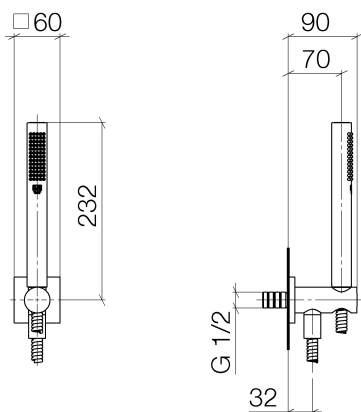

- Deque

Hand shower set with integrated wall bracket - black matte

Article number: 27 802 970-33 0010

- Standard spray mode
- Descaling system
- 3/8" Shower outlet
- Metal shower hose 49-1/4" with anti-twist device
- Flange 2-3/8" x 2-3/8"
- 1/2" connection
- Water flow rate limited to max. 1.8 gpm
- Internal backflow preventer.

black matte

Accessory is required for this item.

Dimensional drawing

All dimensions in mm / inch = mm x 0,0394

- Deque

Hand shower set with integrated wall bracket - black matte

Article number: 27 802 970-33 0010

- Deque

Hand shower set with integrated wall bracket - black matte

Article number: 27 802 970-33 0010

Other surface finishes

polished chrome
27 802 970-00 0010

platinum matte
27 802 970-06 0010

platinum
27 802 970-08 0010

Required article

35 080 970-90 0010
Rough-in adapter -