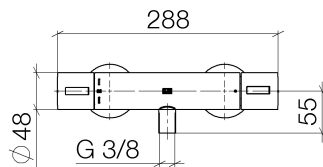

Shower - Deque

Shower thermostat for wall-mounted installation - polished chrome

Article number: 34 442 979-00

- Flanges \varnothing 2-3/4"
- Center to center 5-7/8" \pm 1/2"
- Diverter with integrated volume control and integrated stops
- 3/8" Shower outlet
- Internal backflow preventer.
- For combination with slide bar set

polished chrome

Accessory is required for this item.

Dimensional drawing

All dimensions in mm / inch = mm x 0,0394

Shower - Deque

Shower thermostat for wall-mounted installation - polished chrome

Article number: 34 442 979-00

Flow rate chart

Shower - Deque

Shower thermostat for wall-mounted installation - polished chrome

Article number: 34 442 979-00

Other surface finishes

platinum matte
34 442 979-06

platinum
34 442 979-08

Brushed Durabrass
34 442 979-28

Required article

35 080 970-90 0010
Rough-in adapter -

Shower - Deque

Shower thermostat for wall-mounted installation - polished chrome

Article number: 34 442 979-00

Spare parts list

Number	Item Number	Designation	Number of units
1	90 17 33 015 00-00	handle	2
2	90 15 02 070 00 90	cartridge	1
3	09 30 40 010 90	regulator	1
4	04 31 20 530 00 90	insert	1
5	04 11 04 030 00 90	connection	2
6	90 31 20 512 00-00	rosette	2
7	09 29 30 050 90	sieve	2
8	04 31 20 540 00 90	insert	1
9	09 24 77 008-00	nut	2
10	90 90 03 236 00 90	top	1
11	90 30 40 017 00 90	base	1
12	09 14 10 010 90	seal	1
13	09 31 20 511-00	nipple	1
14	09 21 02 069-00	cover	1