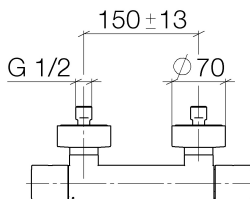

Shower - Deque

Shower thermostat for wall-mounted installation - polished chrome

Article number: 34 442 979-00

- Flanges \varnothing 2-3/4"
- Center to center 5-7/8" \pm 1/2"
- Diverter with integrated volume control and integrated stops
- 3/8" Shower outlet
- Internal backflow preventer.
- For combination with slide bar set

polished chrome

Accessory is required for this item.

Dimensional drawing

All dimensions in mm / inch = mm x 0,0394

Shower - Deque

Shower thermostat for wall-mounted installation - polished chrome

Article number: 34 442 979-00

Flow rate chart

Shower - Deque

Shower thermostat for wall-mounted installation - polished chrome

Article number: 34 442 979-00

Other surface finishes

platinum matte
34 442 979-06

platinum
34 442 979-08

Brushed Durabrass
34 442 979-28

Required article

35 080 970-90 0010
Rough-in adapter -

Shower - Deque

Shower thermostat for wall-mounted installation - polished chrome

Article number: 34 442 979-00

Spare parts list

Number	Item Number	Designation	Number of units
1	90 17 33 015 00-00	handle	2
2	90 15 02 070 00 90	cartridge	1
3	09 30 40 010 90	regulator	1
4	04 31 20 530 00 90	insert	1
5	04 11 04 030 00 90	connection	2
6	90 31 20 512 00-00	rosette	2
7	09 29 30 050 90	sieve	2
8	04 31 20 540 00 90	insert	1
9	09 24 77 008-00	nut	2
10	90 90 03 236 00 90	top	1
11	90 30 40 017 00 90	base	1
12	09 14 10 010 90	seal	1
13	09 31 20 511-00	nipple	1
14	09 21 02 069-00	cover	1