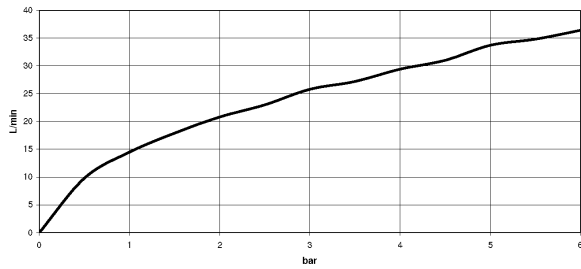

Shower - Deque

Shower thermostat for wall-mounted installation - polished chrome

Article number: 34 442 979-00

Flow rate chart