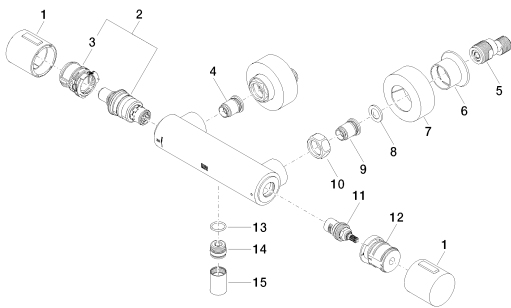

polished chrome

Accessory is required for this item.

Dimensional drawing

All dimensions in mm / inch = mm x 0,0394

Shower - Deque

Shower thermostat for wall-mounted installation - polished chrome

Article number: 34 442 979-00

Required article

35 080 970-90 0010
Rough-in adapter -

Shower - Deque

Shower thermostat for wall-mounted installation - polished chrome

Article number: 34 442 979-00

Spare parts list

Number	Item Number	Designation	Number of units
1	90 17 33 015 00-00	handle	2
2	90 15 02 070 00 90	cartridge	1
3	09 30 40 010 90	regulator	1
4	04 31 20 530 00 90	insert	1
5	04 11 04 030 00 90	connection	2
6	90 31 20 512 00-00	rosette	2
7	09 29 30 050 90	sieve	2
8	04 31 20 540 00 90	insert	1
9	09 24 77 008-00	nut	2
10	90 90 03 236 00 90	top	1
11	90 30 40 017 00 90	base	1
12	09 14 10 010 90	seal	1
13	09 31 20 511-00	nipple	1
14	09 21 02 069-00	cover	1