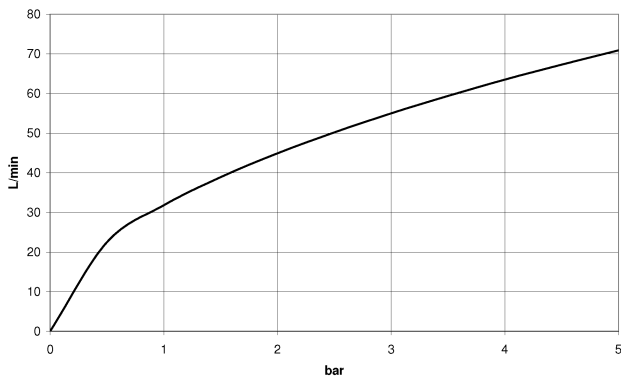

Shower - Series- various

WATER TUBE Kneipp hose black 78-3/4" - polished chrome

Article number: 28 286 979-00

- Hose nozzle with sleeve
- With holding ring

polished chrome

Dimensional drawing

All dimensions in mm / inch = mm x 0,0394

Shower - Series- various

WATER TUBE Kneipp hose black 7/8-3/4" - polished chrome

Article number: 28 286 979-00

Flow rate chart

Shower - Series- various

WATER TUBE Kneipp hose black 78-3/4" - polished chrome