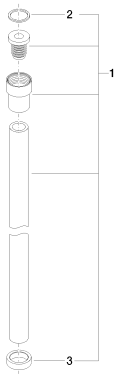

Shower - Series- various

WATER TUBE Kneipp hose black 78-3/4" - polished chrome

Article number: 28 286 979-00

- Hose nozzle with sleeve
- With holding ring

polished chrome

Dimensional drawing

All dimensions in mm / inch = mm x 0,0394

Shower - Series- various

WATER TUBE Kneipp hose black 7/8-3/4" - polished chrome

Article number: 28 286 979-00

Flow rate chart

Shower - Series- various

WATER TUBE Kneipp hose black 78-3/4" - polished chrome

Article number: 28 286 979-00

Other surface finishes

platinum matte
28 286 979-06

platinum
28 286 979-08

Brushed Durabronze
28 286 979-28

More custom finish options are available via special production (xTra Service). Please see our finish matrix for availability and pricing or contact a Dornbracht representative.

Spare parts list

Number	Item Number	Designation	Number of units
2	09 14 20 003 90	seal	1
3	09 28 10 116-00	ring	1