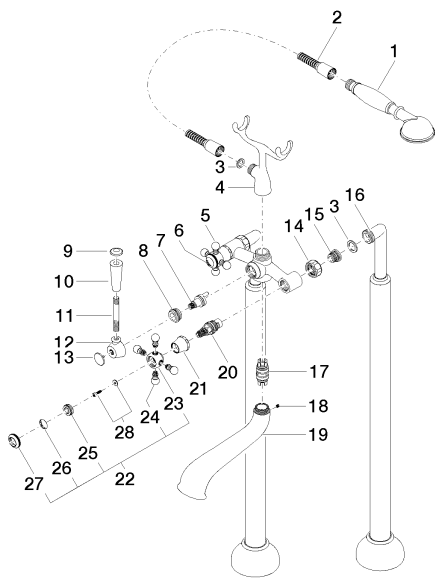

All dimensions in mm / inch = mm x 0,0394

Flow rate chart

Bathtub - Madison

Two-hole tub mixer for freestanding installation with hand shower set - polished chrome

Article number: 25 943 360-00

Other surface finishes

Required article

35 944 970-90 0010

Floor mounting rough set -

Bathtub - Madison

Two-hole tub mixer for freestanding installation with hand shower set - polished chrome

Article number: 25 943 360-00

Spare parts list

Number	Item Number	Designation	Number of units
1	28 002 970-00	Metal hand shower with porcelain (white) handle - polished chrome	1
2	28 104 970-00	Metal shower hose 1/2" x 1/2" x 49-1/4" - polished chrome	1
3	09 14 20 002 90	seal	1
4	04 17 20 010 00-00	holder	1
5	04 20 36 002 07-00	handle (hot)	1
6	09 26 01 011 90	accessories	1
7	04 15 01 001 00 90	diverter	1
8	09 23 10 007 90	nut	1
9	09 30 30 062-00	screw	1
10	11 170 370-00	Lever insert - polished chrome	1
11	09 28 22 013 90	pipe	1
12	09 18 20 011-00	base	1
13	09 30 30 064-00	screw	1
14	09 23 30 010-00	nut	2
15	04 29 05 014 00 90	nipple	2
16	12 943 360-00	connection	1
17	04 21 10 010 00 90	insert	1
18	09 31 11 030 90	pin	1
19	13 592 380-00	spout	1
20	90 90 03 131 00 90	top	2
21	09 21 02 055-00	cover	2
22	04 20 36 002 06-00	handle (cold)	1
23	09 20 36 002-00	handle	2
24	09 20 36 004-00	handle	8
25	09 20 83 006 90	handle	2
26	09 26 01 010 90	accessories	1
27	09 20 36 005-00	handle	2
28	04 30 30 029 00 90	fixing set	2