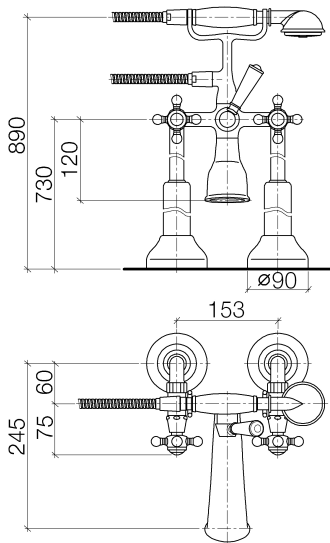

Bathtub - Madison

Two-hole tub mixer for freestanding installation with hand shower set - polished chrome

Article number: 25 943 360-00

- 9-5/8" Projection
- Spout: Rectangular aerator
- Hand shower: Standard spray
- Hand shower with descaling system
- Tub / shower diverter
- Hand shower bracket
- Total height 35-1/2"
- Riser height 28-3/4"
- Height to aerator/spout outlet 24"
- Flanges Ø 3-1/2"
- Center to center 6"
- Metal shower hose 49-1/4" with anti-twist device
- Water flow rate limited to max. 13.5 gpm
- Hand shower water flow rate limited to max. 1.8 gpm
- Internal backflow preventer.
- NOTE: Local building codes may require the use of an anti-scald device. Please refer to remote pressure balance valve (35 910 970 90)

All dimensions in mm / inch = mm x 0,0394

Flow rate chart

Bathtub - Madison

Two-hole tub mixer for freestanding installation with hand shower set - polished chrome

Article number: 25 943 360-00

Other surface finishes

Number	Item Number	Designation	Number of units
1	28 002 970-00	Metal hand shower with porcelain (white) handle - polished chrome	1
2	28 104 970-00	Metal shower hose 1/2" x 1/2" x 49-1/4" - polished chrome	1
3	09 14 20 002 90	seal	1
4	04 17 20 010 00-00	holder	1
5	04 20 36 002 07-00	handle (hot)	1
6	09 26 01 011 90	accessories	1
7	04 15 01 001 00 90	diverter	1
8	09 23 10 007 90	nut	1
9	09 30 30 062-00	screw	1
10	11 170 370-00	Lever insert - polished chrome	1
11	09 28 22 013 90	pipe	1
12	09 18 20 011-00	base	1
13	09 30 30 064-00	screw	1
14	09 23 30 010-00	nut	2
15	04 29 05 014 00 90	nipple	2
16	12 943 360-00	connection	1
17	04 21 10 010 00 90	insert	1
18	09 31 11 030 90	pin	1
19	13 592 380-00	spout	1
20	90 90 03 131 00 90	top	2
21	09 21 02 055-00	cover	2
22	04 20 36 002 06-00	handle (cold)	1
23	09 20 36 002-00	handle	2
24	09 20 36 004-00	handle	8
25	09 20 83 006 90	handle	2
26	09 26 01 010 90	accessories	1
27	09 20 36 005-00	handle	2
28	04 30 30 029 00 90	fixing set	2