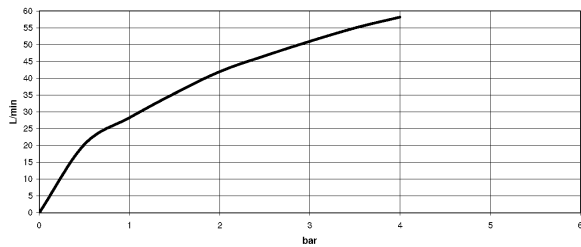

Bathtub - Madison

Two-hole tub mixer for freestanding installation with hand shower set - polished chrome

Article number: 25 943 360-00

- 9-5/8" Projection
- Spout: Rectangular aerator
- Hand shower: Standard spray
- Hand shower with descaling system
- Tub / shower diverter
- Hand shower bracket
- Total height 35-1/2"
- Riser height 28-3/4"
- Height to aerator/spout outlet 24"
- Flanges Ø 3-1/2"
- Center to center 6"
- Metal shower hose 49-1/4" with anti-twist device
- Water flow rate limited to max. 13.5 gpm
- Hand shower water flow rate limited to max. 1.8 gpm
- Internal backflow preventer.
- NOTE: Local building codes may require the use of an anti-scald device. Please refer to remote pressure balance valve (35 910 970 90)

All dimensions in mm / inch = mm x 0,0394

Flow rate chart

Bathtub - Madison

Two-hole tub mixer for freestanding installation with hand shower set - polished chrome

Article number: 25 943 360-00

Other surface finishes