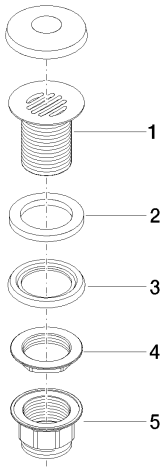

Sink - CL.1

European grid drain 1 1/4" - polished chrome

Article number: 10 110 970-00

- Commonly used with basins without overflow.

polished chrome

Accessory is required for this item.

## Dimensional drawing

All dimensions in mm / inch = mm x 0,0394

Sink - CL.1

European grid drain 1 1/4" - polished chrome

Article number: 10 110 970-00

### Required article

09 14 05 016 90  
Washer NBR 70 39,0 x 29,0 x  
2,0 mm -

09 23 30 015-00  
Nut 1 1/4" - polished chrome

09 28 23 005-00  
Pipe - polished chrome

Sink - CL.1

European grid drain 1 1/4" - polished chrome

### Spare parts list

Number	Item Number	Designation	Number of units
1	09 11 01 025-00	cup	1
2	09 14 05 039 90	seal	1
3	09 14 03 025 90	seal	1
4	09 23 10 017 90	nut	1
5	09 23 10 020-00	nut	1