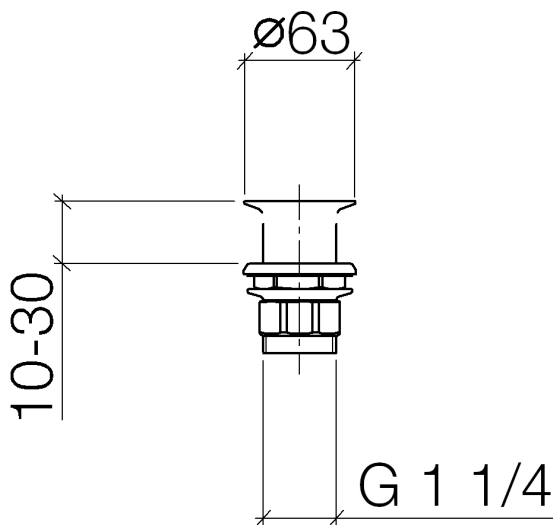

Sink - CL.1

European grid drain 1 1/4" - polished chrome

Article number: 10 110 970-00

- Commonly used with basins without overflow.

polished chrome

Accessory is required for this item.

## Dimensional drawing

All dimensions in mm / inch = mm x 0,0394

Sink - CL.1

European grid drain 1 1/4" - polished chrome

Article number: 10 110 970-00

## Sink - CL.1

European grid drain 1 1/4" - polished chrome

Article number: 10 110 970-00

### Required article

09 14 05 016 90  
Washer NBR 70 39,0 x 29,0 x  
2,0 mm -

09 23 30 015-00  
Nut 1 1/4" - polished chrome

09 28 23 005-00  
Pipe - polished chrome

Sink - CL.1

European grid drain 1 1/4" - polished chrome