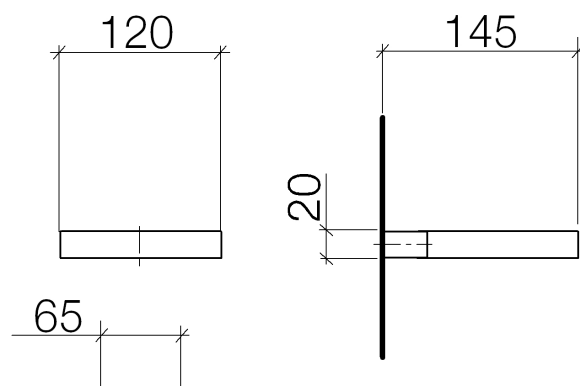

Product specifications

- width 120mm
- height 20 mm
- 145 mm projection

Surfaces

- chrome 83410979-00
- platinum matt 83410979-06

Exploded assembly drawing

Order quantity

No.	Article number	Name	Installation quantity
1	081797570ff	dish	1
2	09311100290	pin	1
3	081730502ff	holder	1
4	09303008090	screw	2
5	0530310250090	fixing set	1
6	09172003090	holder	1