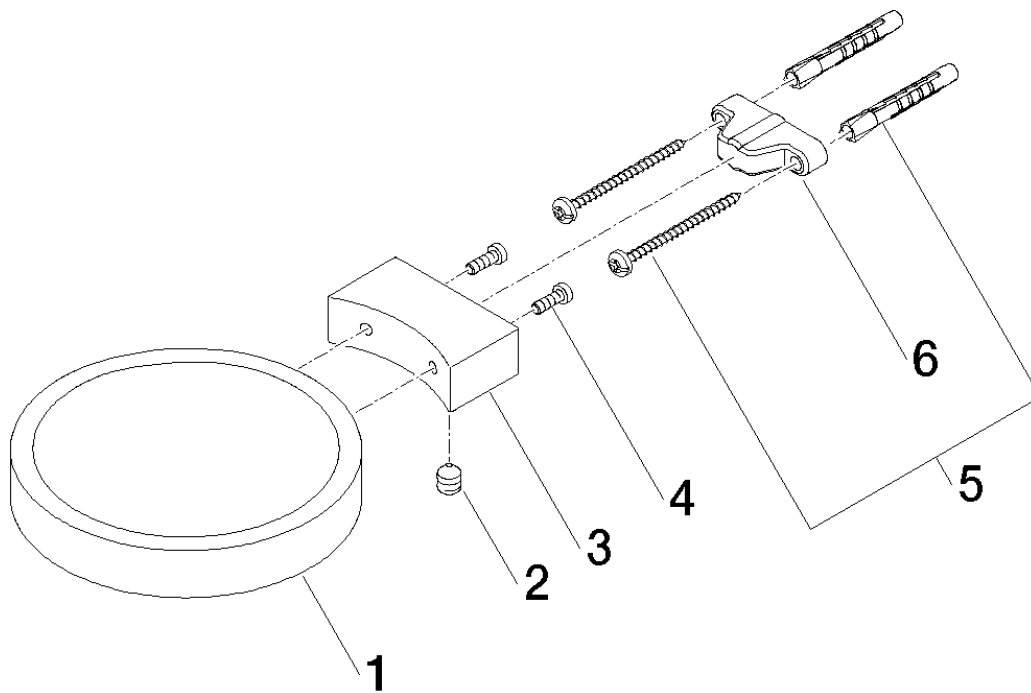

Product specifications

- width 120mm
- height 20 mm
- 145 mm projection

Surfaces

- chrome 83410979-00
- platinum matt 83410979-06

Exploded assembly drawing

Order quantity

No.	Article number	Name	Installation quantity
1	081797570ff	dish	1
2	09311100290	pin	1
3	081730502ff	holder	1
4	09303008090	screw	2
5	0530310250090	fixing set	1
6	09172003090	holder	1