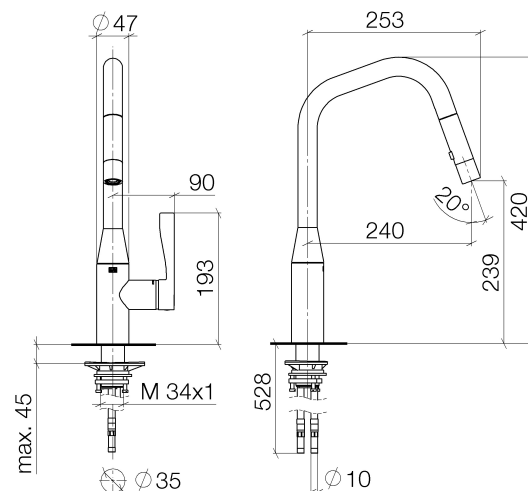

Product specifications

- **240 mm projection**
- pivotable spout 360°
- optional limiting, pivoting 150°
- laminar and spray flow
- height of mixer 420 mm
- height up to laminar flow regulator 240 mm
- hole diameter 35 mm
- 1500mm metal shower hose
- sprayface with anti-scaling system
- max. flow 10 l/min at 3 bar flow pressure
- lead-free

Intrinsic protection against back flow.

Surfaces

- chrome 33875895-00
- platinum matt 33875895-06

Exploded assembly drawing

Order quantity

No.	Article number	Name	Installation quantity
1	04121114800ff	shower	1
2	04300212000ff	hose	1
3	90282230100ff	spout	1
4	09281016090	ring	1
5	09281016290	ring	1
6	09281016190	ring	1
7	9015050620090	cartridge	1
8	09231007290	nut	1
9	09141019090	seal	1
10	092830030ff	cover	1
11	092089020ff	handle	1
12	09311106390	pin	1
13	90312008700ff	plug	1
14	0430040980090	hose	2
15	0428200660090	pipe	1
16	09141003690	seal	1
17	0430110400090	fixing set	1
18	09209305690	insert	1
19	9024032530090	adaptor	1
20	09300303890	hose	1
21	0421500100090	accessories	1
22	09300903190	key	1

Flow rate chart