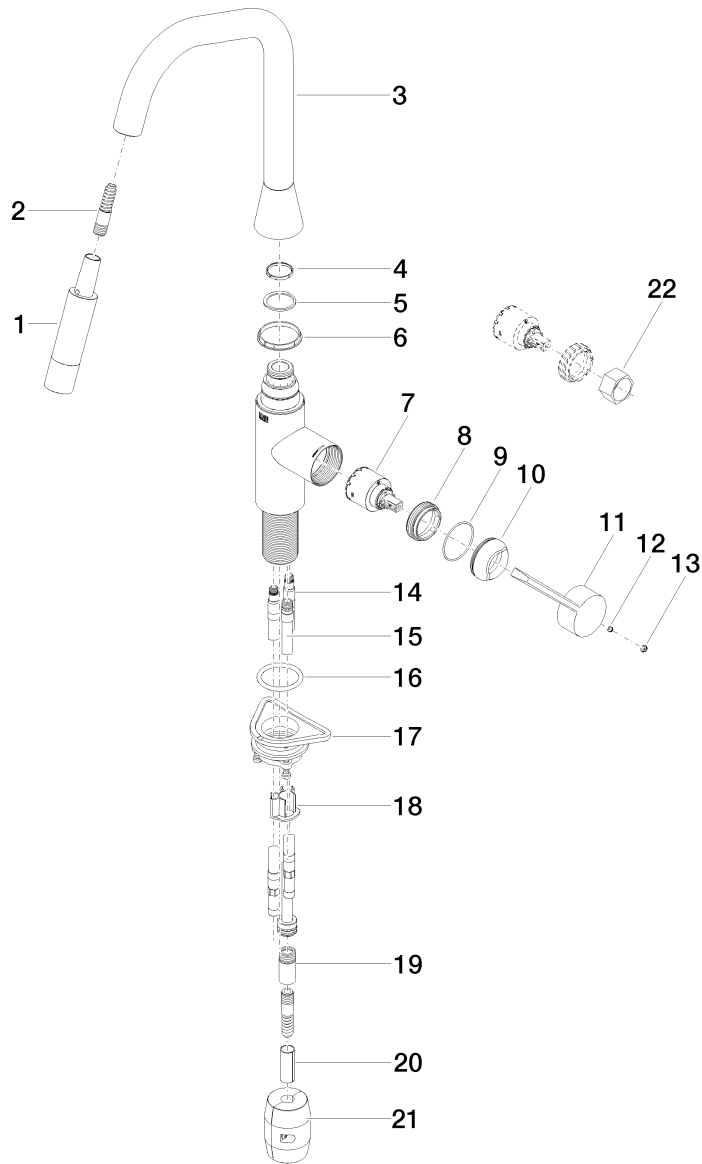

Product specifications

- **240 mm projection**
- pivotable spout 360°
- optional limiting, pivoting 150°
- laminar and spray flow
- height of mixer 420 mm
- height up to laminar flow regulator 240 mm
- hole diameter 35 mm
- 1500mm metal shower hose
- sprayface with anti-scaling system
- max. flow 10 l/min at 3 bar flow pressure
- lead-free

Intrinsic protection against back flow.

Surfaces

- chrome 33875895-00
- platinum matt 33875895-06

Exploded assembly drawing

Order quantity

No.	Article number	Name	Installation quantity
1	04121114800ff	shower	1
2	04300212000ff	hose	1
3	90282230100ff	spout	1
4	09281016090	ring	1
5	09281016290	ring	1
6	09281016190	ring	1
7	9015050620090	cartridge	1
8	09231007290	nut	1
9	09141019090	seal	1
10	092830030ff	cover	1
11	092089020ff	handle	1
12	09311106390	pin	1
13	90312008700ff	plug	1
14	0430040980090	hose	2
15	0428200660090	pipe	1
16	09141003690	seal	1
17	0430110400090	fixing set	1
18	09209305690	insert	1
19	9024032530090	adaptor	1
20	09300303890	hose	1
21	0421500100090	accessories	1
22	09300903190	key	1

Flow rate chart