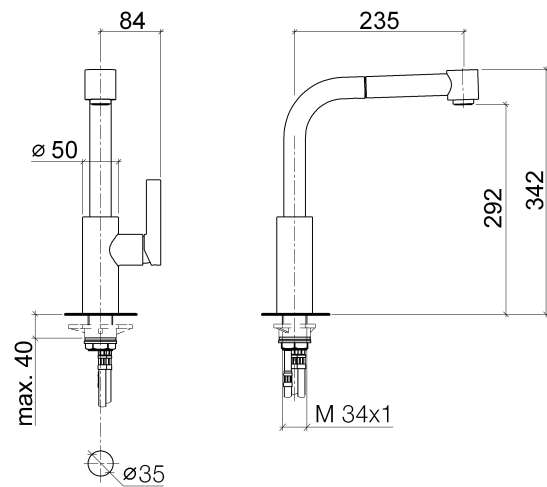

Kitchen

Pull-out Single-lever mixer with pull-out spout with spray function

Article number: 33870790ff0010

Product specifications

• 9-1/4" Projection

- Swivel spout 360°
- Aerated stream and spray mode
- Total height 13-1/2"
- Height to aerator/spout outlet 11-1/2"
- 1-3/8" hole diameter
- 2x 3/8" US flexible supply lines
- fabric braided spray hose 59"
- Water flow rate limited to max. 1.5 gpm
- low lead compliant

(ADA)

Internal backflow preventer.

Surfaces

- | | |
|-----------------|-----------------|
| • chrome | 33870790-000010 |
| • matt platinum | 33870790-060010 |
| • platinum | 33870790-080010 |

Exploded assembly drawing

Order quantity

No.	Article number	Name	Installation quantity
1	04121109800ff	shower	1
2	09230103990	insert	1
3	04300205900ff	hose	1
4	90282218600ff	spout	1
5	09303005490	screw	1
6	9015050610090	cartridge	1
7	0428101480090	accessories	1
8	092404141ff	nut	1
9	092079040ff	handle	1
10	09311103090	pin	1
11	09312001790	plug	1
12	0423100440290	fixing set	1
13	0430040450090	hose	2
14	0430040290090	hose	1
15	0421500050090	accessories	1
16	09230109690	back-flow preventer	1
17	09142001990	seal	1

Flow rate chart