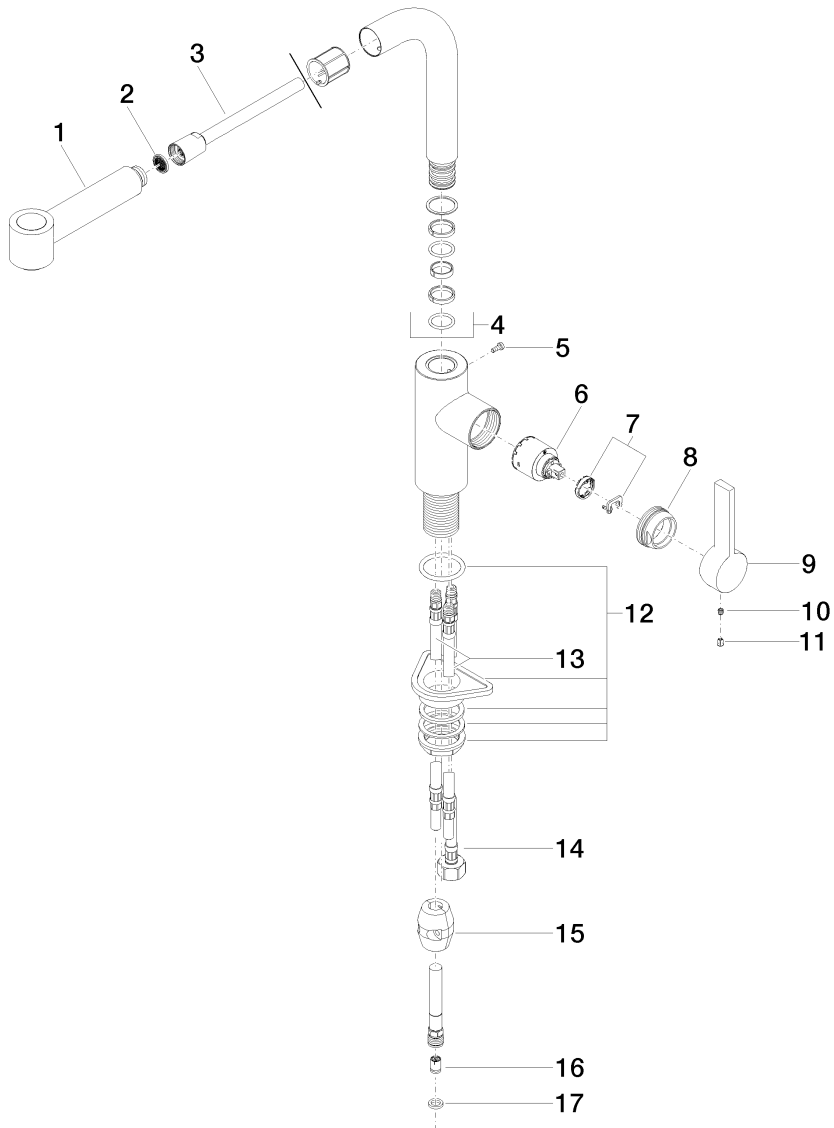

Kitchen

Pull-out Single-lever mixer with pull-out spout with spray function

Article number: 33870790ff0010

Product specifications

• 9-1/4" Projection

- Swivel spout 360°
- Aerated stream and spray mode
- Total height 13-1/2"
- Height to aerator/spout outlet 11-1/2"
- 1-3/8" hole diameter
- 2x 3/8" US flexible supply lines
- fabric braided spray hose 59"
- Water flow rate limited to max. 1.5 gpm
- low lead compliant

(ADA)

Internal backflow preventer.

Surfaces

- | | |
|-----------------|-----------------|
| • chrome | 33870790-000010 |
| • matt platinum | 33870790-060010 |
| • platinum | 33870790-080010 |

Exploded assembly drawing

Order quantity

No.	Article number	Name	Installation quantity
1	04121109800ff	shower	1
2	09230103990	insert	1
3	04300205900ff	hose	1
4	90282218600ff	spout	1
5	09303005490	screw	1
6	9015050610090	cartridge	1
7	0428101480090	accessories	1
8	092404141ff	nut	1
9	092079040ff	handle	1
10	09311103090	pin	1
11	09312001790	plug	1
12	0423100440290	fixing set	1
13	0430040450090	hose	2
14	0430040290090	hose	1
15	0421500050090	accessories	1
16	09230109690	back-flow preventer	1
17	09142001990	seal	1

Flow rate chart