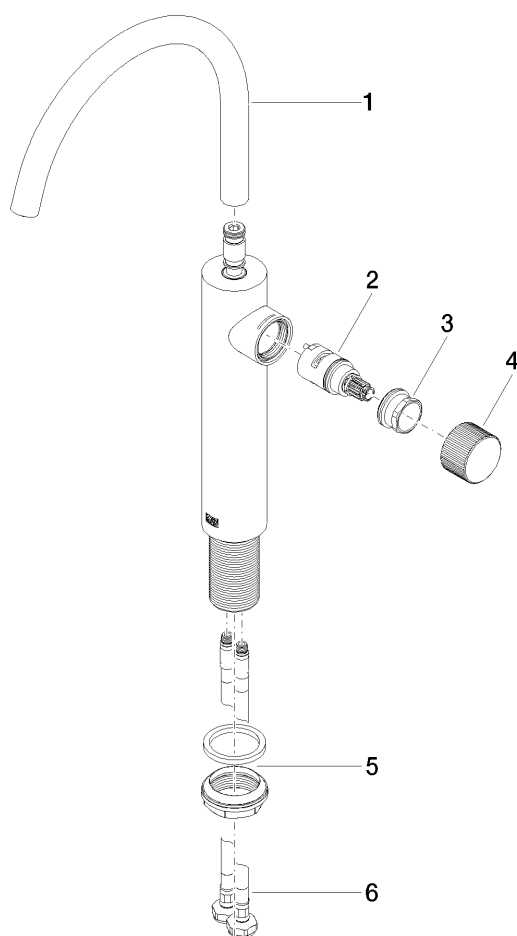

META Single-lever basin mixer with raised base without pop-up waste
Article number: 33534665

Exploded assembly drawing

META Single-lever basin mixer with raised base without pop-up waste

Article number: 33534665

Order quantity

No.	Article number	Name	Installation quantity
1	90282231300ff	spout	1
2	9090031690090	top	1
3	09240452890	nut	1
4	092066011ff	handle	1
5	0423100440790	fixing set	1
6	0430041010090	hose	2

Flow rate chart