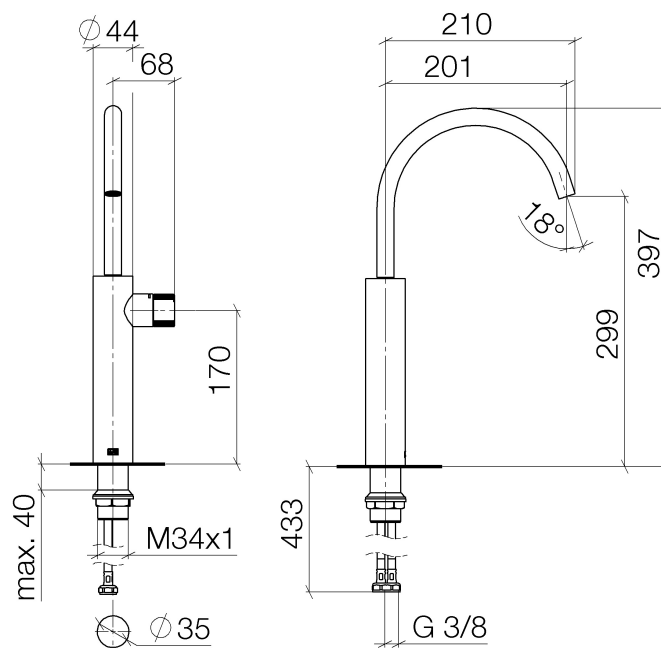

META Single-lever basin mixer with raised base without pop-up waste
Article number: 33534665

Exploded assembly drawing

META Single-lever basin mixer with raised base without pop-up waste

Article number: 33534665

Order quantity

No.	Article number	Name	Installation quantity
1	90282231300ff	spout	1
2	9090031690090	top	1
3	09240452890	nut	1
4	092066011ff	handle	1
5	0423100440790	fixing set	1
6	0430041010090	hose	2

Flow rate chart