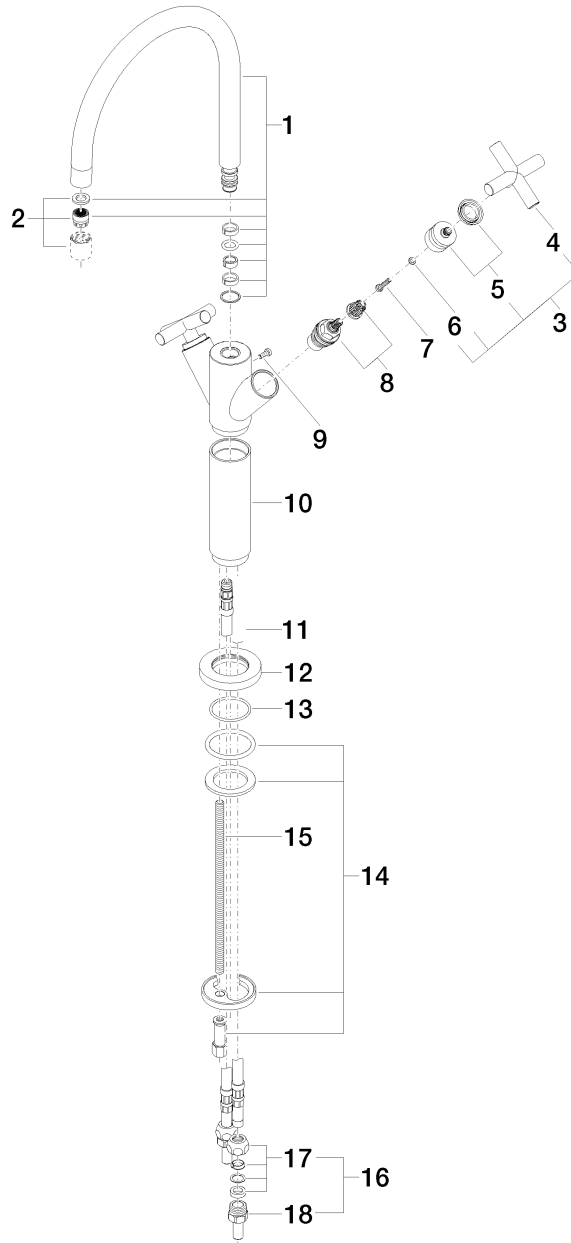

Exploded assembly drawing

Order quantity

No.	Article number	Name	Installation quantity
1	90282221403ff	spout	1
2	90230102804ff	aerator	1
3	04208901000ff	handle	2
4	092089010ff	handle	2
5	90121200700ff	base	2
6	09301102990	disc	2
7	09303007590	screw	2
8	9090031510090	top	2
9	09303005490	screw	1
10	091840063ff	sleeve	1
11	0430040170090	hose	2
12	092810132ff	ring	1
13	09141013490	seal	1
14	0430110380090	fixing set	1
15	09311100090	pin	1
16	04240422200ff	adaptor	1
17	04233003101-07	threaded connector	2
18	09240422210ff	adaptor	2