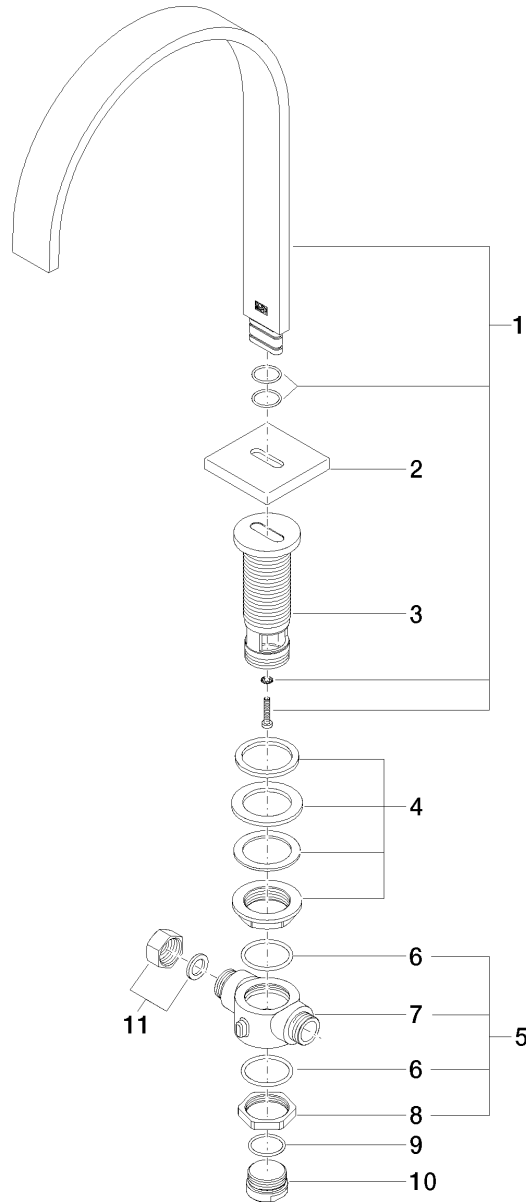

Exploded assembly drawing

Order quantity

No.	Article number	Name	Installation quantity
1	90282217200ff	spout	1
2	092778034ff	rosette	1
3	0930011282090	connection	1
4	0423100090190	fixing set	1
5	0417110430090	distributor	1
6	09141010190	seal	1
7	0917110432090	distributor	1
8	09231003290	nut	1
9	09141005690	seal	1
10	0931205042090	plug	1
11	0421020060092	cap	1