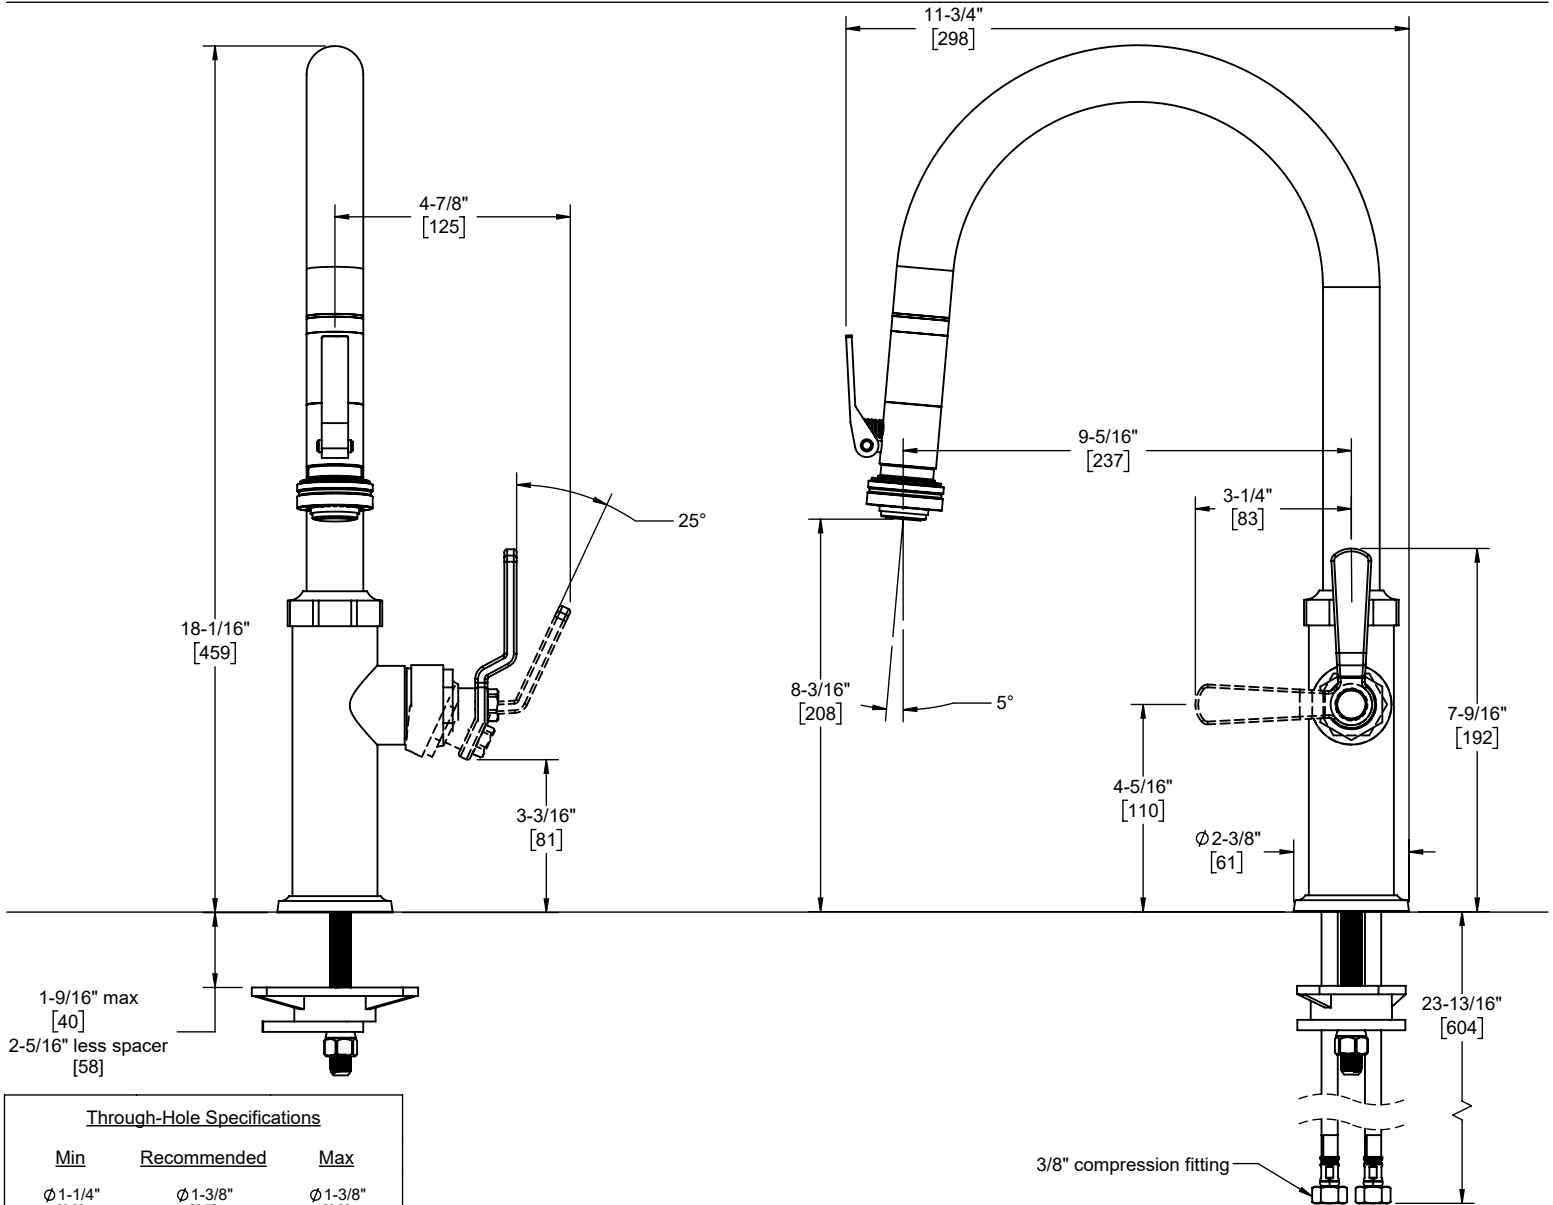

California Faucets®

Descanso Works®

Squeeze Lever Pull-Down Kitchen Faucet - High Arc Spout

Features

- Available in 28 finishes including 13 PVD finishes
- All brass construction including sprayhead
- 360° rotating spout
- PDS™ "Positive Docking System" secures sprayhead
- Squeeze lever activates spray mode
- Spray jets have easy-to-clean surface
- Quiet polymer-braided hose with rotating joint
- Ceramic disc cartridge
- Max flow rate: 1.8 gpm (6.8 L/min)

Codes/Standards Applicable

Product meets or exceeds the following:

- ASME A112.18.1/CSA B125.1
- NSF 61, NSF 372, CEC, & DOE
- Commonwealth of MA
- ADA compliant

K81-100SQ-BL

K81-100SQ-BL-ZZ shown

XX = denotes handle style

Through-Hole Specifications		
Min	Recommended	Max
Ø 1-1/4" [32]	Ø 1-3/8" [35]	Ø 1-3/8" [38]

Specifications subject to change without notice

Dimensions are inches, rounded to 1/16"
[Dimensions in brackets are mm, rounded to 1mm]