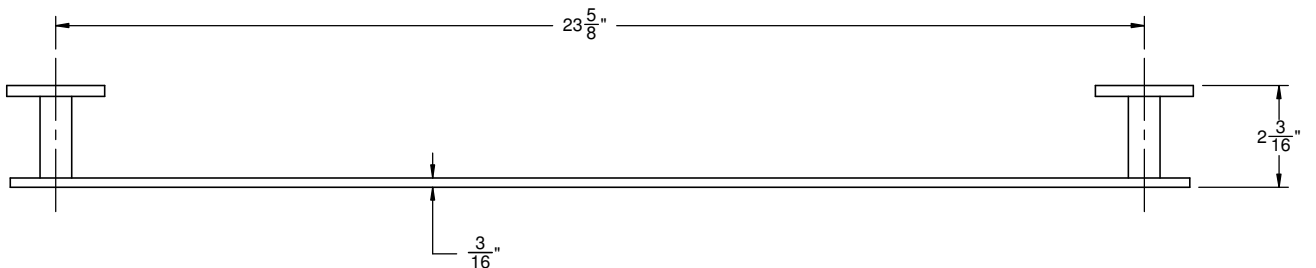

California Faucets®

**Bel Canto™**

24" TOWEL BAR

**Features**

- Solid brass construction
- Includes all mounting hardware
- Over 30 finishes including 15 PVD finishes
- For additional product listing, see [www.californiafaucets.com](http://www.californiafaucets.com)

**E3-24**

**Codes/Standards Applicable**

Meets or exceeds the following at date of manufacture:

- None applicable

(4X) 3/8"-1/2" WALL ANCHOR

(4X) 8 X 1-1/2" SCREW

ALL DIMENSIONS SHOWN TO NEAREST 1/16"