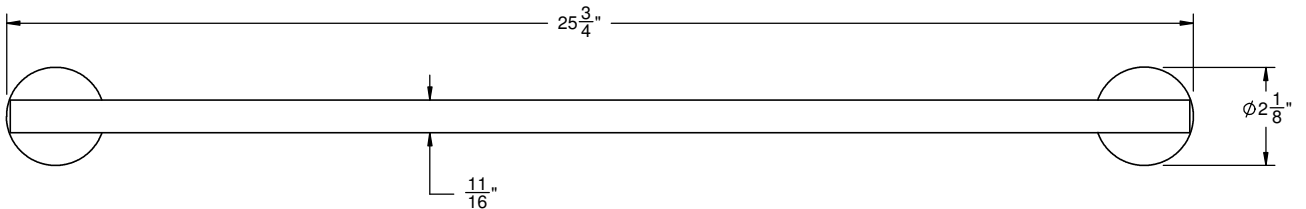

California Faucets®

**Bel Canto™**

24" TOWEL BAR

**Features**

- Solid brass construction
- Includes all mounting hardware
- Over 30 finishes including 15 PVD finishes
- For additional product listing, see [www.californiafaucets.com](http://www.californiafaucets.com)

**E3-24**

**Codes/Standards Applicable**

Meets or exceeds the following at date of manufacture:

- None applicable

(4X) 3/8"-1/2" WALL ANCHOR

(4X) 8 X 1-1/2" SCREW

ALL DIMENSIONS SHOWN TO NEAREST 1/16"