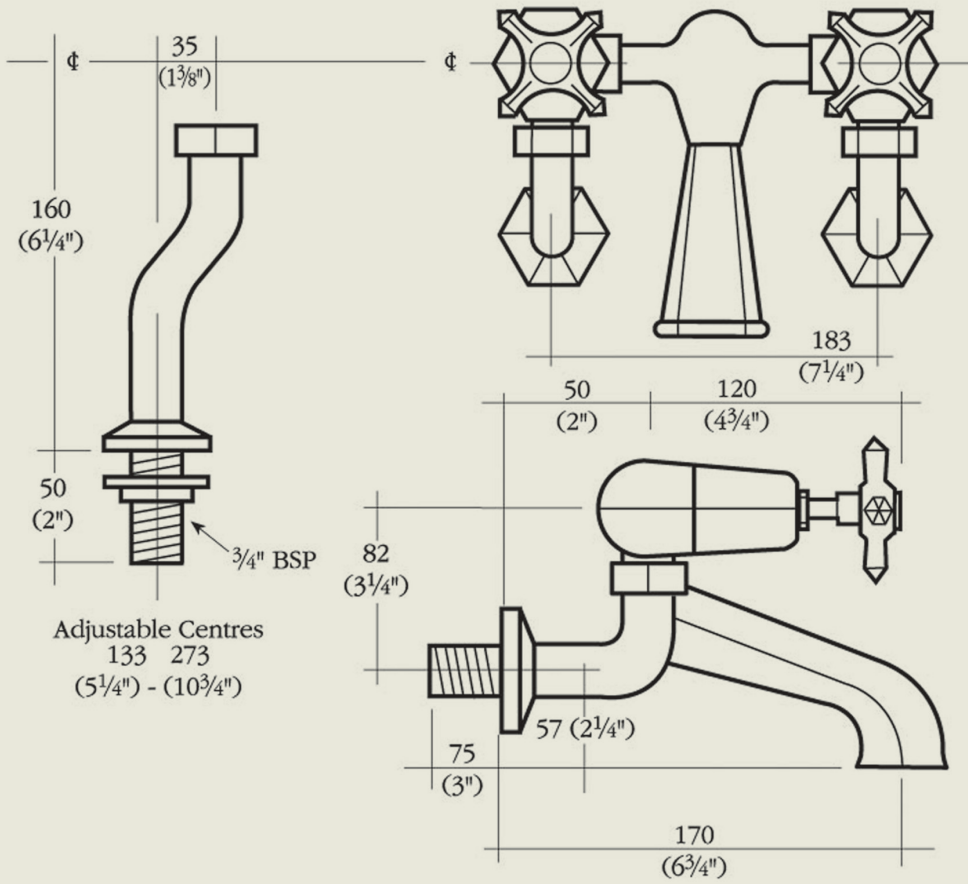

BY APPOINTMENT TO  
HER MAJESTY QUEEN ELIZABETH II  
MANUFACTURER OF KITCHEN & BATHROOM TAPS & MIXERS  
BARBER WILSONS & CO. LTD.  
LONDON

LONDON

BARBER WILSONS & CO

EST. 1905

Model No. MC3300

Internals Standard-3/4 turn ceramic cartridge  
Optional compression cartridge available