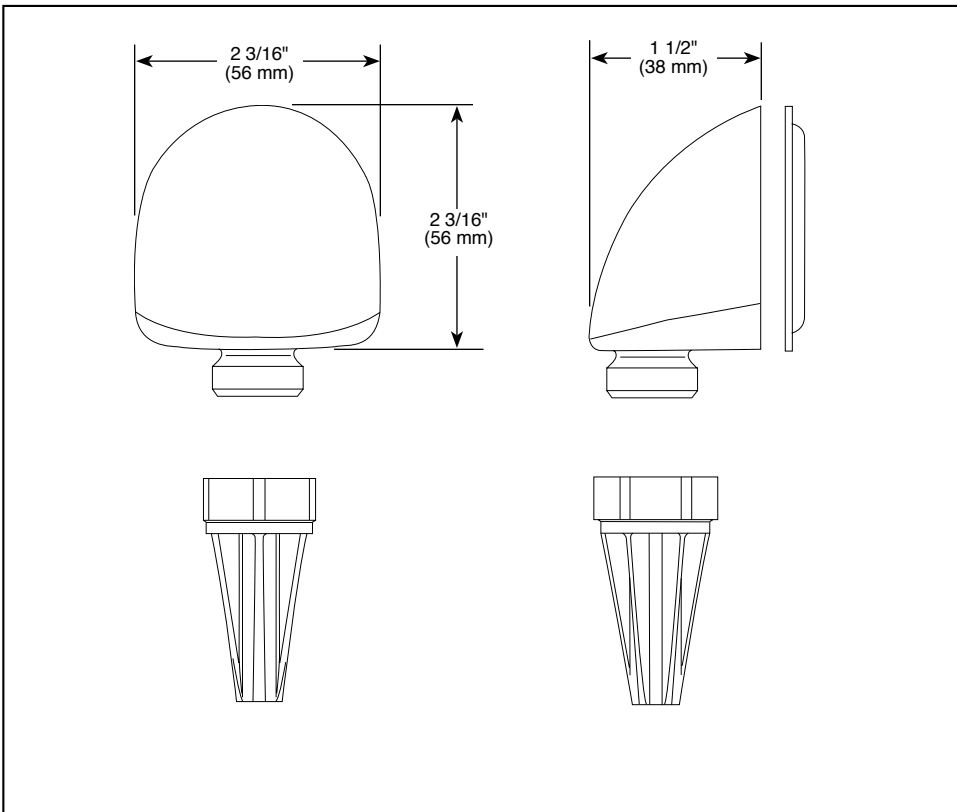

BRIZO®

SUPPLY ELBOW

■ 90° Wall Mounted Elbow

Submitted Model No.: _____

Specific Features: _____

STANDARD SPECIFICATIONS

- 1/2" female NPT inlet and 1/2" male NPSM threaded outlet.
- Comes with wall gasket and assembly tool.
- Available in numerous finishes.
- Solid brass construction.