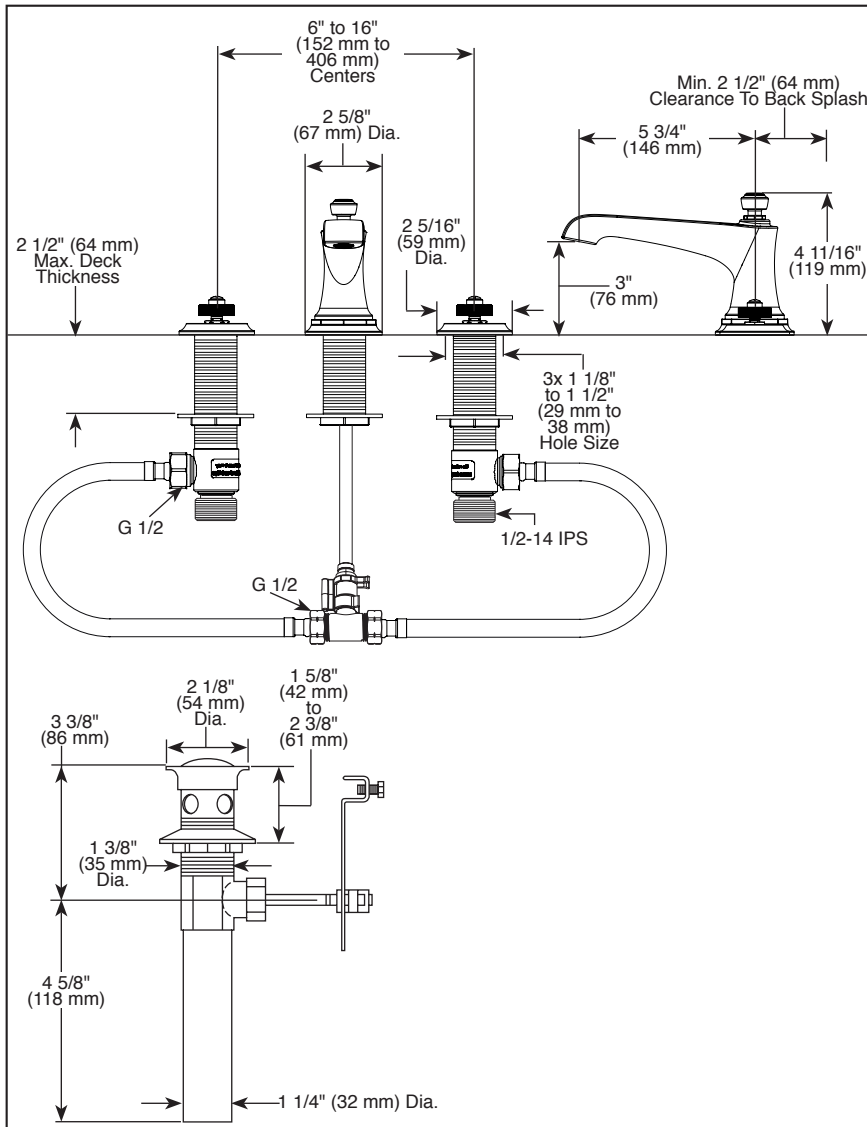

▲ Designate Proper Finish Suffix

Brizo Kitchen & Bath Company reserves the right (1) to make changes in specifications and materials, and (2) to change or discontinue models, both without notice or obligation. Dimensions are for reference only. See current full-line price book or www.brizo.com for finish options and product availability.

BSP-L-65360LF-LHP Rev. G

Brizo Kitchen & Bath Company

55 E. 111th Street, Indianapolis, IN 46280
350 South Edgeware Road, St. Thomas, ON N5P 4L1
© 2020 Brizo Kitchen & Bath Company