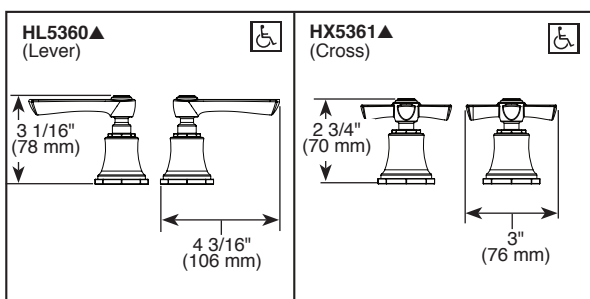

▲ Designate Proper Finish Suffix

Brizo Kitchen & Bath Company reserves the right (1) to make changes in specifications and materials, and (2) to change or discontinue models, both without notice or obligation. Dimensions are for reference only. See current full-line price book or www.brizo.com for finish options and product availability.

BSP-L-65360LF-LHP Rev. G

Brizo Kitchen & Bath Company

55 E. 111th Street, Indianapolis, IN 46280
350 South Edgeware Road, St. Thomas, ON N5P 4L1
© 2020 Brizo Kitchen & Bath Company