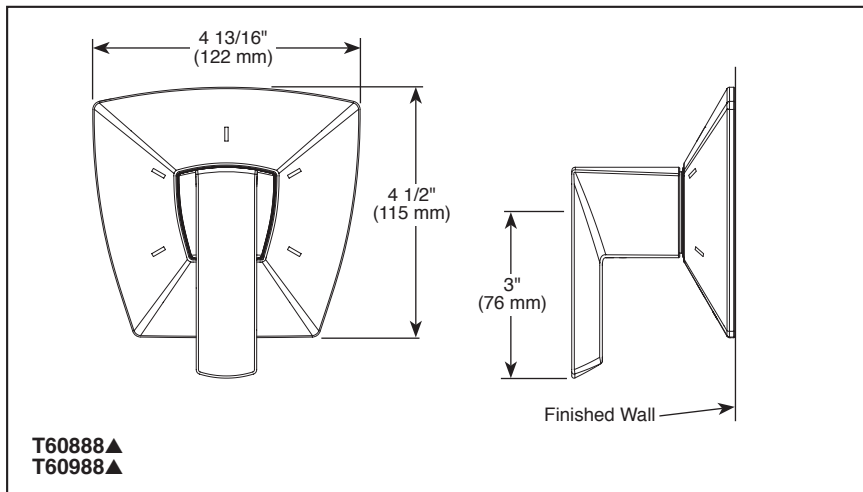

BRIZO®

3 & 6-FUNCTION SHOWER DIVERTER

- Vettis™ Collection
- Three Function Diverter Trim (T60888)
- Six Function Diverter Trim (T60988)

Submitted Model No.: _____

Specific Features: _____

T60888▲
T60988▲

STANDARD SPECIFICATIONS

- Three function diverter. 2 individual positions, 1 shared position
- Six function diverter. 3 individual positions, 3 shared positions
- Requires rough-in R60700 to complete installation
- Non shared 3 function cartridge (RP72123) and 6 function cartridge (RP72124) are available
- Rough extension kit (RP75012) available