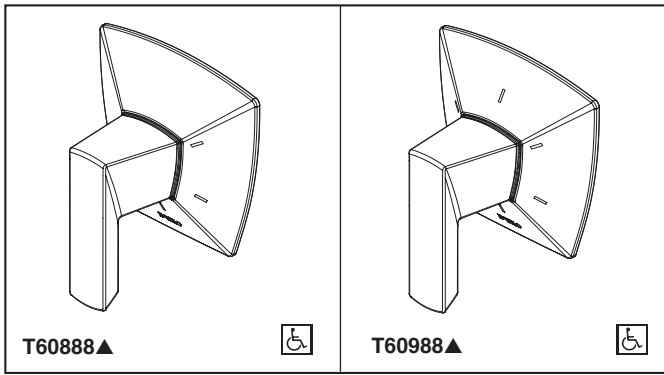

BRIZO®

3 & 6-FUNCTION SHOWER DIVERTER

- Vettis™ Collection
- Three Function Diverter Trim (T60888)
- Six Function Diverter Trim (T60988)

Submitted Model No.: _____

Specific Features: _____

T60888▲
T60988▲

STANDARD SPECIFICATIONS

- Three function diverter. 2 individual positions, 1 shared position
- Six function diverter. 3 individual positions, 3 shared positions
- Requires rough-in R60700 to complete installation
- Non shared 3 function cartridge (RP72123) and 6 function cartridge (RP72124) are available
- Rough extension kit (RP75012) available