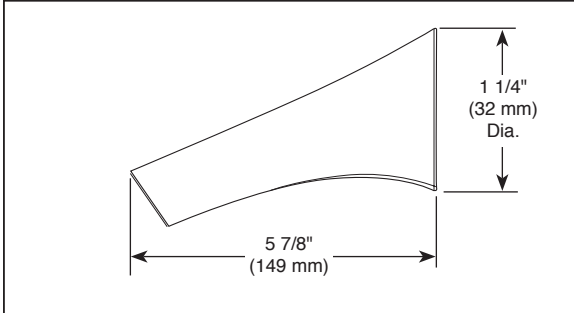

WARRANTY

- Lifetime limited warranty on parts (other than electronic parts and batteries) and finishes: or, for commercial users, for 5 years from date of purchase.
- 5 year limited warranty on electronic parts (other than batteries); or, for commercial users, for 1 year from the date of purchase. No warranty is provided on batteries.

Submitted Model No.: _____

Specific Features: _____